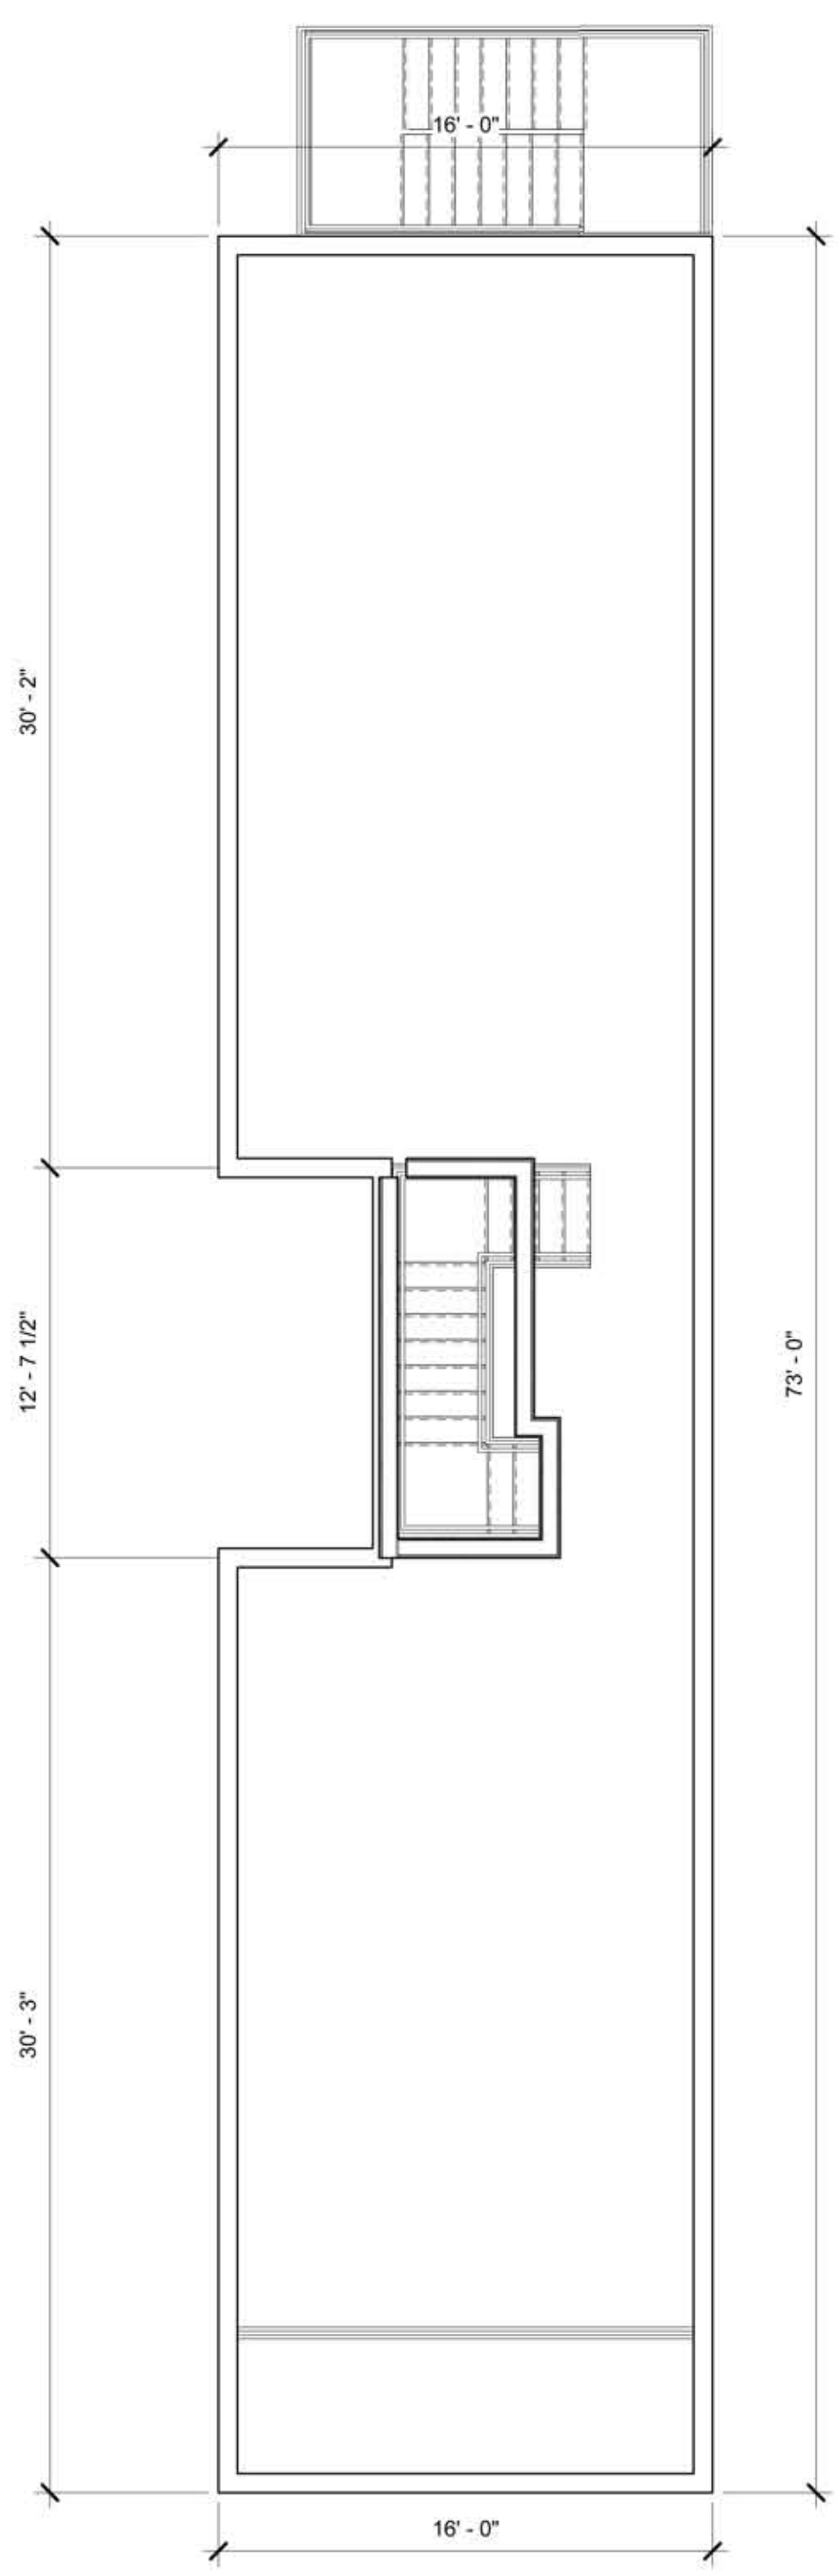

2
Z100

2nd Floor

Roof Deck

1848 N. 16th St. Apartment 2